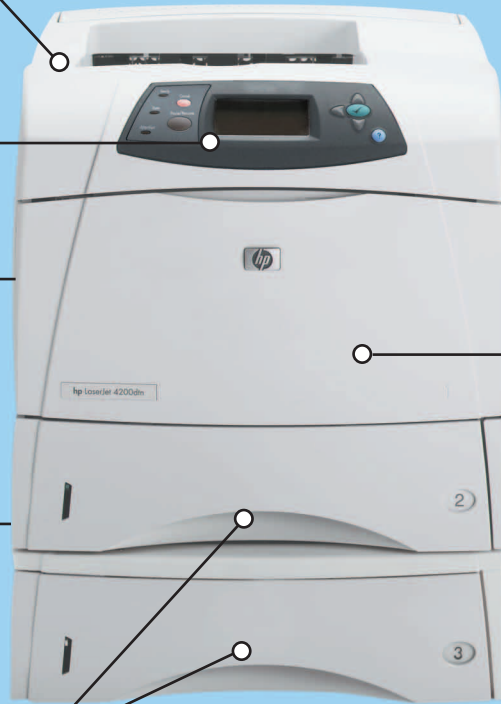

hp LaserJet 4200 series printers

hp 4200dtn shown

300-sheet output capacity
(250-sheet face down,
50-sheet face up)

4-line graphical
control panel for
ease-of-use, supplies
maintenance,
and convenience

two flexible EIO
interfaces can also
be used with many
partner solutions
within virtually all
network environments

share fast, reliable
printing with
the available
hp jetdirect 615n
EIO print server

easy-to-load trays
make media
changing effortless

two-sided printing
with automatic
duplexer unit

12,000-page print
cartridge for lower
user intervention

optional 1,500-
sheet input tray
for a maximum
input capacity of
2,600 sheets

supports a wide range of
media sizes including letter,
legal, and custom sizes

series highlights

- ultra-fast black and white printing—35 ppm for letter-size documents
- immediate, high-quality printing—first page out in under 9 seconds with up to 1200 dpi resolution
- robust processing handles the most complex documents—all printers come with a 300 MHz processor and 48 MB RAM (64 MB RAM in bundles)
- increases workgroup productivity—share fast, reliable networking via hp jetdirect 615n Fast Ethernet internal EIO print server (optional on 4200 model)
- easy media handling—with paper-size sensors and easy-to-load trays
- customizable options—add additional media trays and networking features, or for additional flexibility consider a 500-sheet stacker or a 500-sheet stapler/stacker

hp LaserJet 4200 series at a glance

hp LaserJet 4200 printer

- 48 MB RAM
- 300 MHz processor
- two flexible EIO interface slots
- 100-sheet multipurpose input tray
- 500-sheet input tray (media capacity 600 sheets)
- 50-sheet face up output tray
- 250-sheet face down output tray
- 12,000-sheet Ultraprecise print cartridge

optional accessories

- 500-sheet input paper tray
- 1,500-sheet input paper tray
- auto-duplex unit
- hp jetdirect 615n Fast Ethernet internal EIO print server
- additional RAM—up to 416 MB total
- 75-sheet envelope feeder
- 500-sheet stacker
- 500-sheet stapler/stacker
- printer stand with storage cabinet

hp LaserJet 4200n printer

all of the features of the 4200 model plus

- 16 MB additional RAM (64 MB total)
- hp jetdirect 615n internal EIO print server
- embedded Web server

hp LaserJet 4200tn printer

all of the features of the 4200n model plus

- additional 500-sheet input paper tray (input capacity 1,100 sheets)

hp LaserJet 4200dtn printer

all of the features of the 4200tn model plus

- auto-duplex unit

hp LaserJet 4200dtns printer

all of the features of the 4200dtn model plus

- 500-sheet stacker

hp LaserJet 4200dtnsl printer

all of the features of the 4200dtn model plus

- 500-sheet stapler/stacker